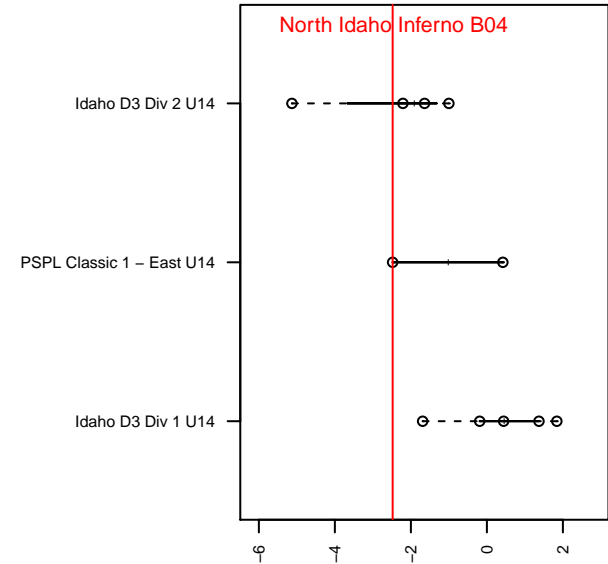

**attack and defense rating
relative to others at age
and all opponents in last 13 months**