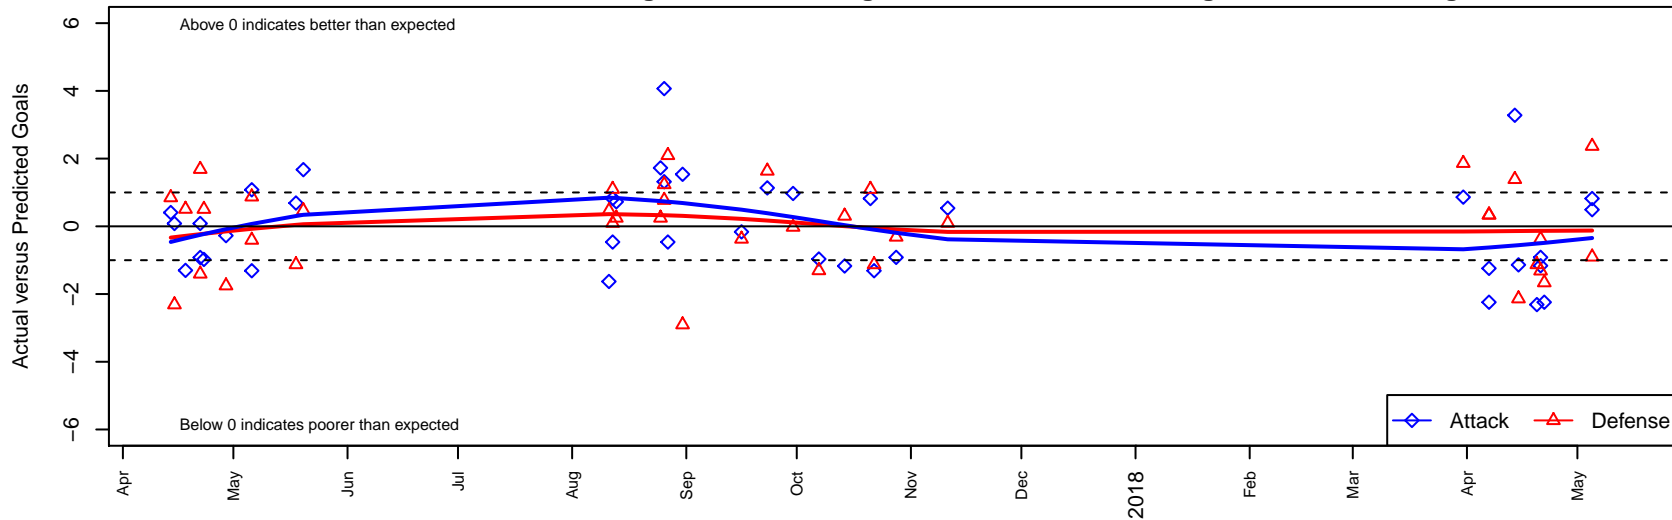

North Idaho Inferno B04

North Idaho Inferno FC
 Post Falls, ID
 B04 total strength=1041
 attack=2.61 defense=2.04
 fall league = PSPL Classic 1 – East U14
 spr league = Spr PSPL EWA – '04 Copa 1 – East U14
 notes= Engelson 2017

North Idaho Inferno B04
 Dots are actual minus expected GF (blue circles) and GA (red triangles).
 Blue line is smoothed change in attack strength. Red is smoothed change in defense strength.

**attack and defense variance (black dot)
relative to other teams
and top 10 in region**